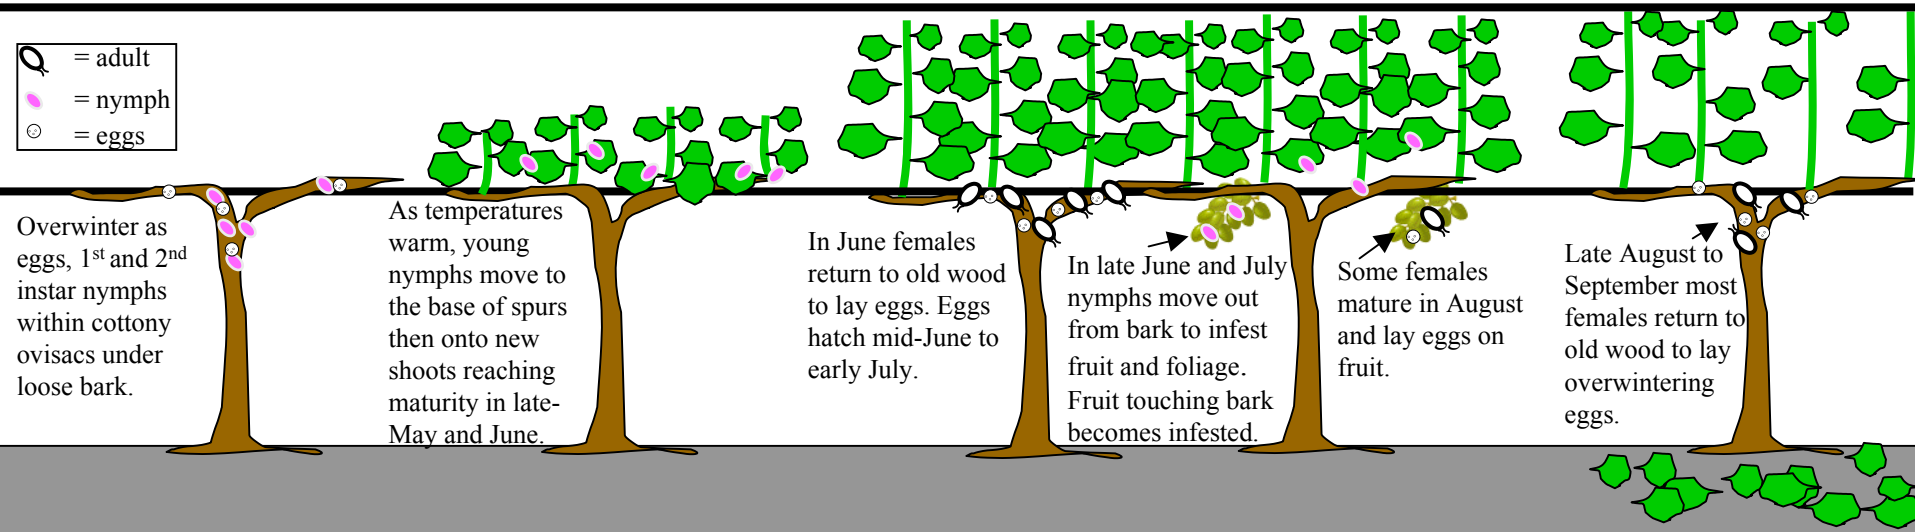

# Grape Mealybug (*Pseudococcus maritimus*) Life Cycle in the North Coast

Winter

Spring

Summer

Fall

# Vine Mealybug (*Planococcus ficus*) Life Cycle in the North Coast

Winter

Spring

Summer

Fall